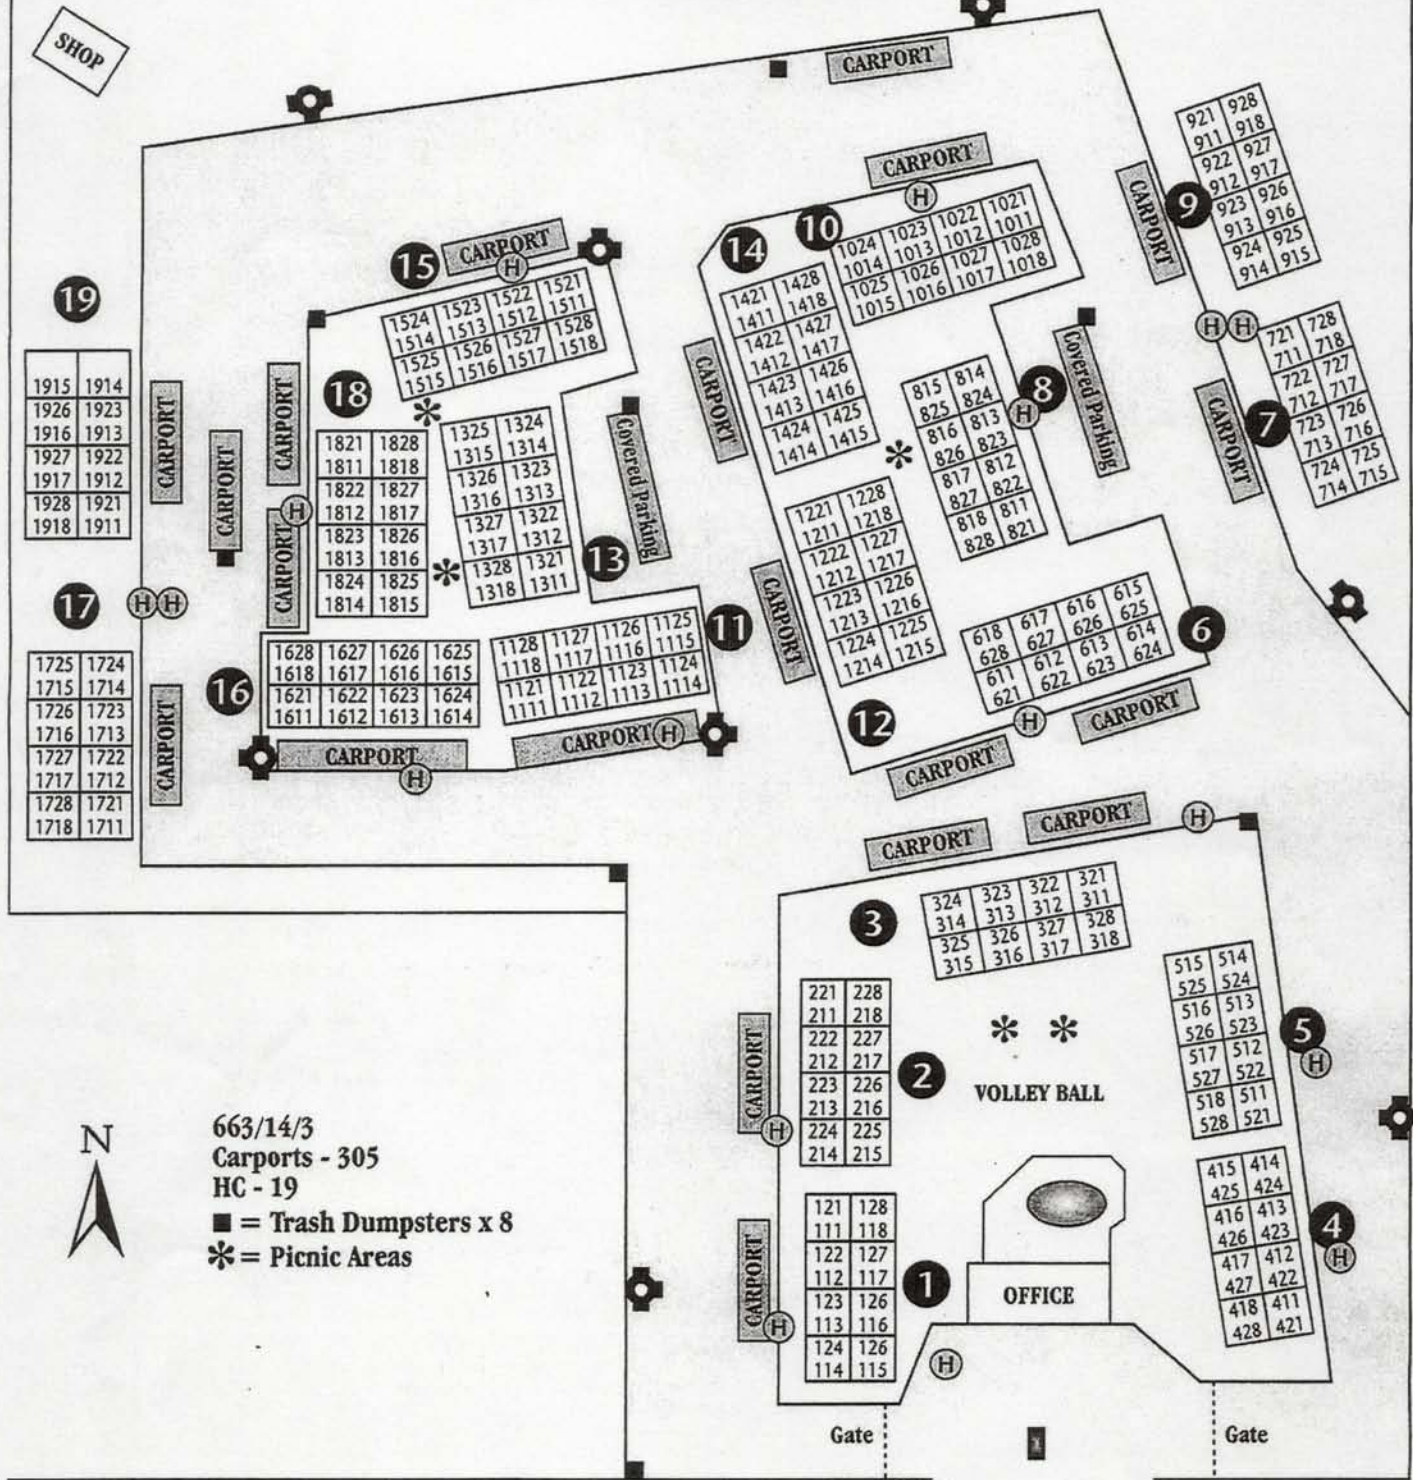

FENCED DOG RUN

theAbbey[®] at Hightower

LUXURY APARTMENT HOMES

663/14/3
 Carports - 305
 HC - 19
 ■ = Trash Dumpsters x 8
 * = Picnic Areas

HIGHTOWER DRIVE

6889 HIGHTOWER DRIVE ♦ N RICHLAND HILLS, TEXAS 76182 ♦ OFFICE 817.498.3313 ♦ FAX 817.498.3199